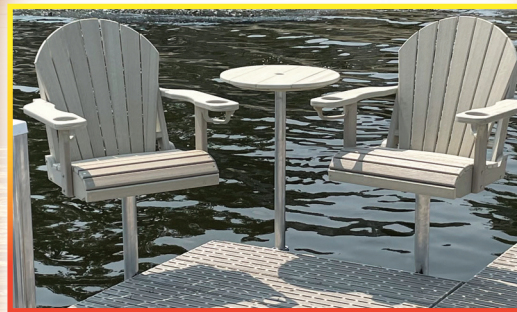

PRICED AT

**\$3,995 ea.**

**ADD 10% for Custom Colors.**

**4 Week Lead Time**

**H&G Show Specials**

**Patio Set**

Maintenance Free (2) Chairs and Table

**SHOW PRICED AT**