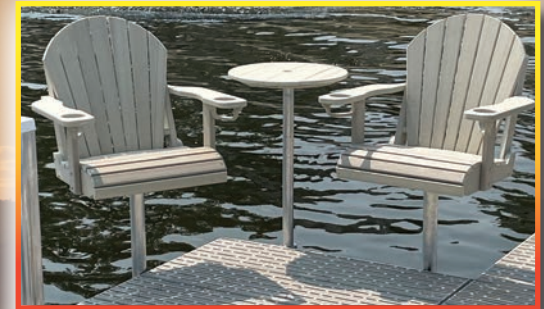

Boat Show Specials

Patio Set

Maintenance Free (2) Chairs and Table

SHOW PRICED AT

$1,550

**Boat Or Pontoon
Lift Accessories:**

Triple Stick Vertical Guide	Pr. $750
Pontoon Bow Stop	$295
Lift Tech 110 or 12V Wireless Motor Includes Install Kit	$1,495
Solar panel 10 watt w/Charge Controller	$375
Solar panel 20 watt w/Charge Controller	$475
Battery tray	$75
Stub Axle Wheel Kit	Pr. $225
Stows All Cargo Net	$125